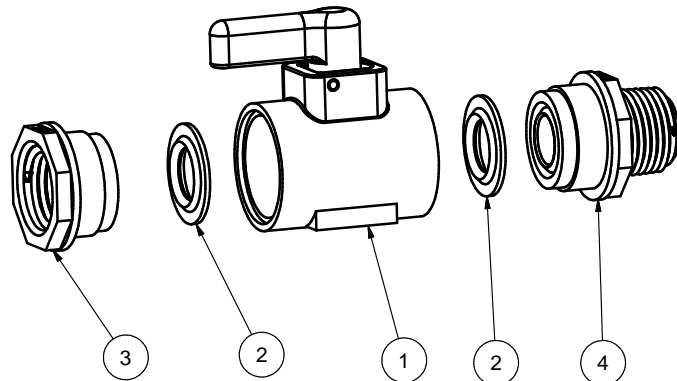

Parts List			
ITEM	QTY	PART NUMBER	DESCRIPTION
1	1	LV038SUBV	LV038 Body Sub-Assembly FKM
2	2	LV03258V	3/8" MICRO-VALVE SEAT
3	1	LV03256	3/8" NPT END PLATE
4	1	LVMT03256	3/8" NPT ENDPLATE

THIS DRAWING AND ALL INFORMATION CONTAINED THEREON ARE THE EXCLUSIVE PROPERTY OF BANJO CORPORATION.

DESCRIPTION
3/8" FEMALE X MALE NPT MICROVALVE
 PART NUMBER
LV038MTV